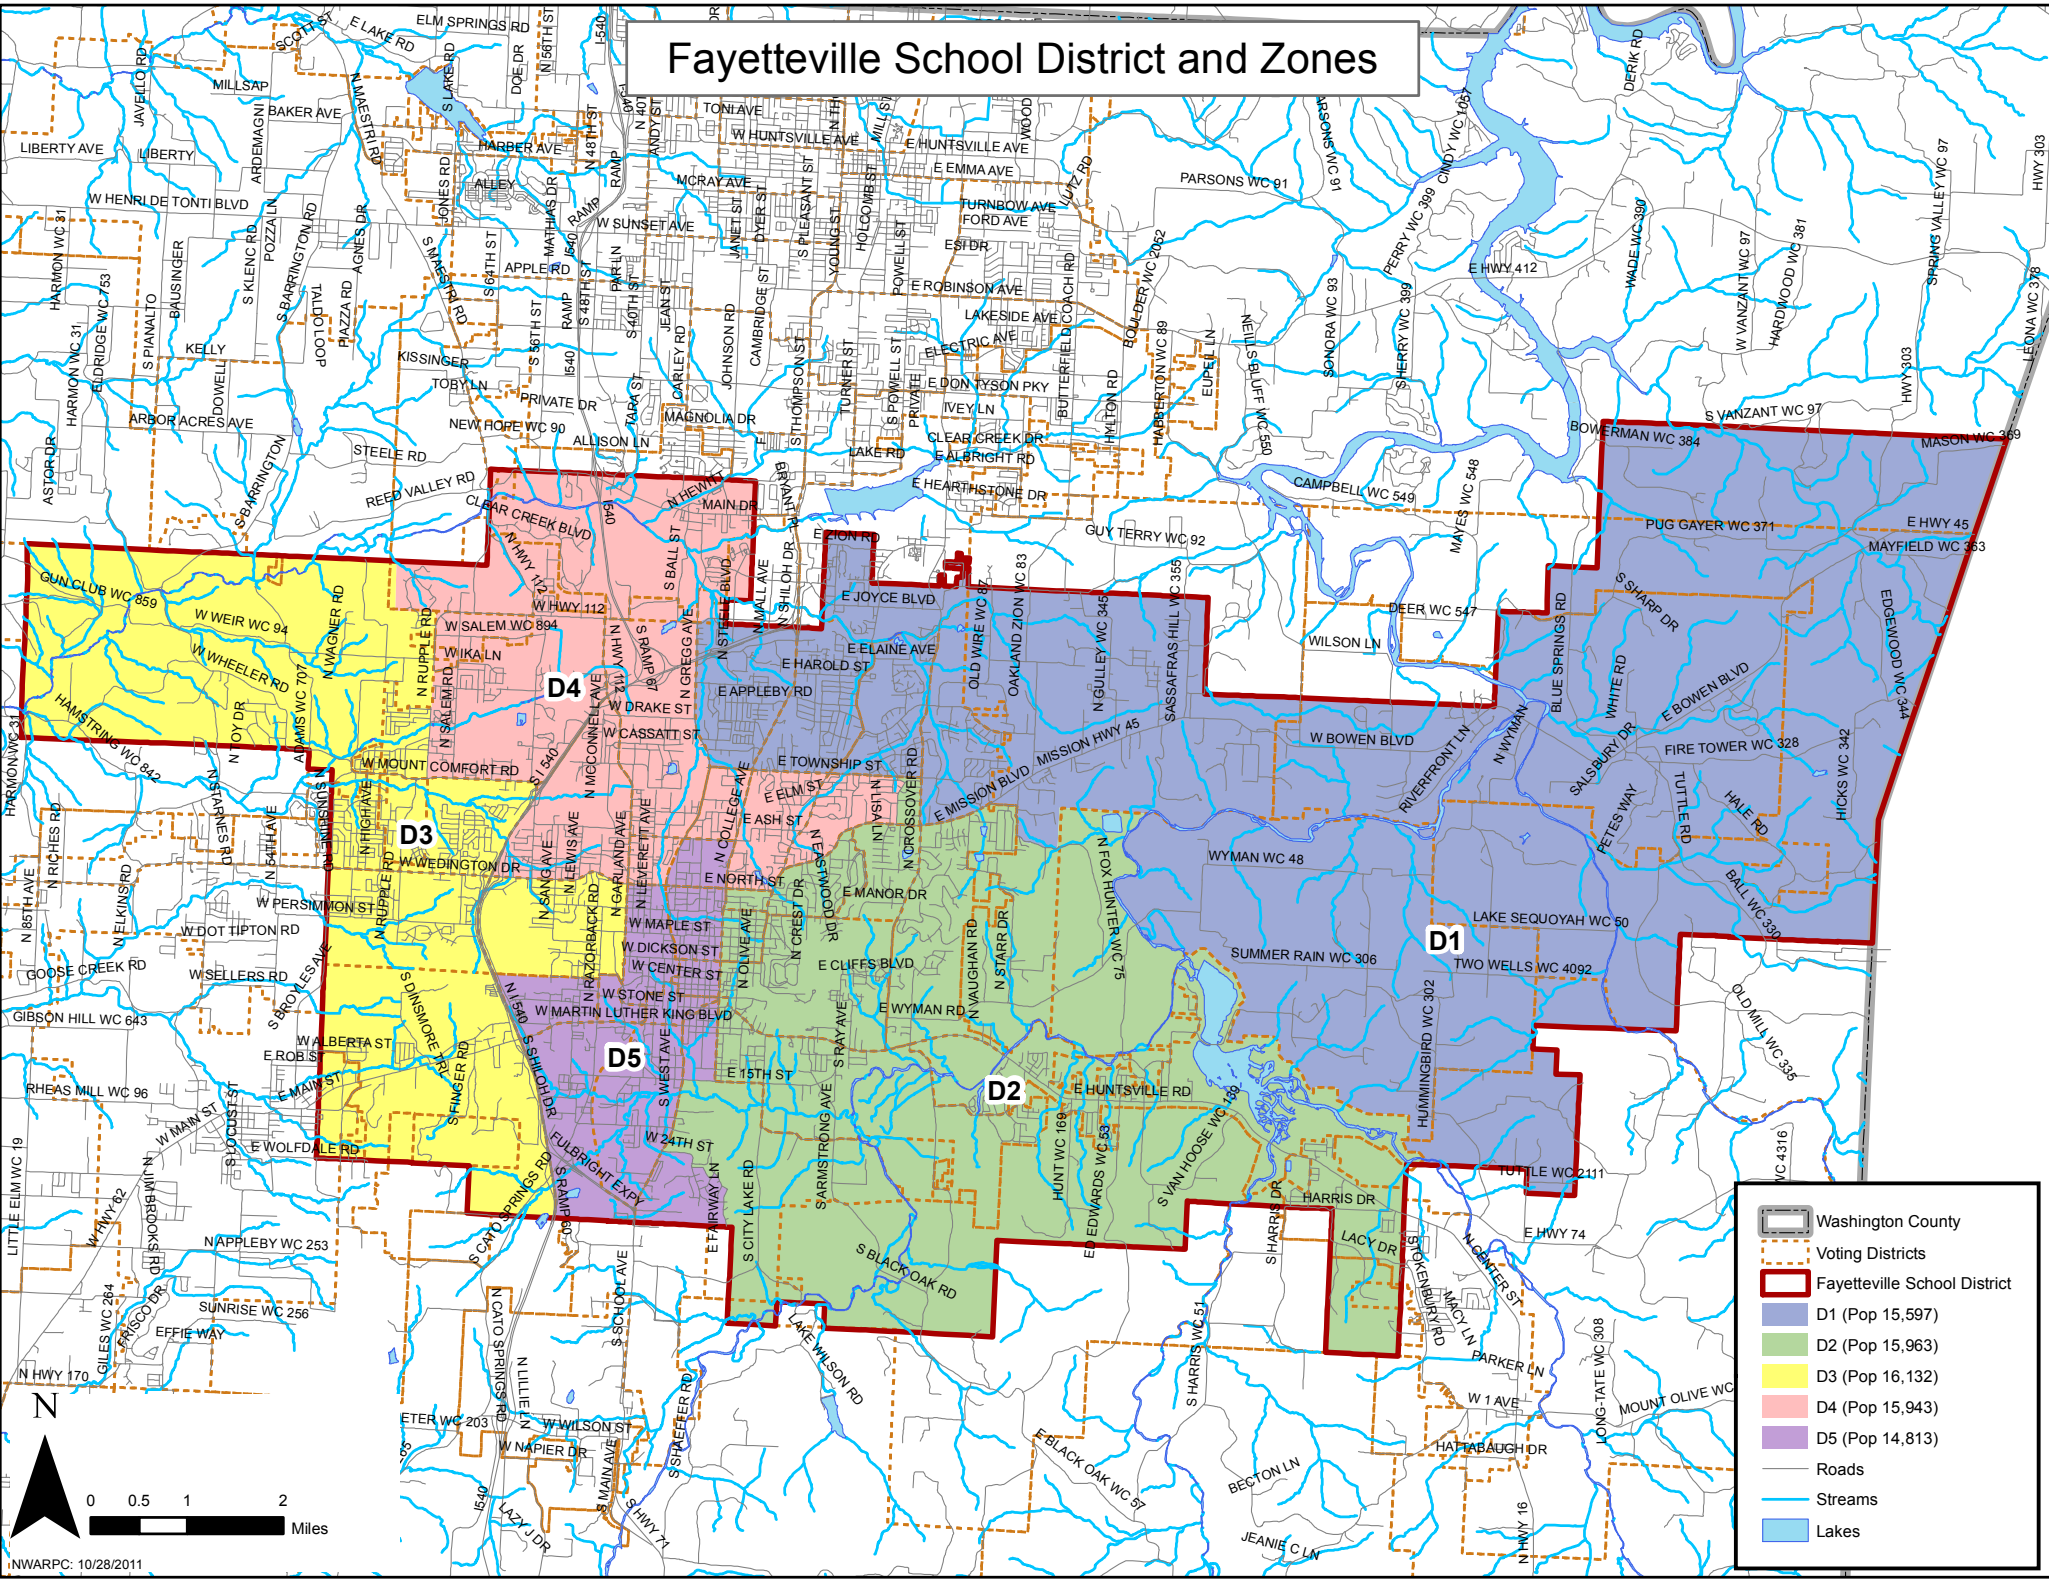

Fayetteville School District and Zones

- Washington County
- Voting Districts
- Fayetteville School District
- D1 (Pop 15,597)
- D2 (Pop 15,963)
- D3 (Pop 16,132)
- D4 (Pop 15,943)
- D5 (Pop 14,813)
- Roads
- Streams
- Lakes